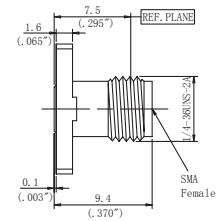

Outline drawing

Type	Jack diameter(ØD)
WDSFS23F06	0.23mm/0.009"
WDSFS30F06	0.30mm/0.012"
WDSFS38F06	0.38mm/0.015"
WDSFS45F06	0.46mm/0.018"
WDSFS51F06	0.51mm/0.020"

Type	Jack diameter(ØD)
WDSFS23F07	0.23mm/0.009"
WDSFS30F07	0.30mm/0.012"
WDSFS38F07	0.38mm/0.015"
WDSFS45F07	0.46mm/0.018"
WDSFS51F07	0.51mm/0.020"

Type	Jack diameter(ØD)
WDSMS23F01	0.23mm/0.009"
WDSMS30F01	0.30mm/0.012"
WDSMS38F01	0.38mm/0.015"
WDSMS45F01	0.46mm/0.018"
WDSMS51F01	0.51mm/0.020"
WDSMS91F01	0.91mm/0.036"

Type	Jack diameter(ØD)
WDSMS23F02	0.23mm/0.009"
WDSMS30F02	0.30mm/0.012"
WDSMS38F02	0.38mm/0.015"
WDSMS45F02	0.46mm/0.018"
WDSMS51F02	0.51mm/0.020"

Type	Jack diameter(ØD)
WDSMS23F03	0.23mm/0.009"
WDSMS30F03	0.30mm/0.012"
WDSMS38F03	0.38mm/0.015"
WDSMS45F03	0.46mm/0.018"
WDSMS51F03	0.51mm/0.020"

Type	Jack diameter(ØD)
WDSMS23F04	0.23mm/0.009"
WDSMS30F04	0.30mm/0.012"
WDSMS38F04	0.38mm/0.015"
WDSMS45F04	0.46mm/0.018"
WDSMS51F04	0.51mm/0.020"

Type	Jack diameter(ØD)
WDSMS23F05	0.23mm/0.009"
WDSMS30F05	0.30mm/0.012"
WDSMS38F05	0.38mm/0.015"
WDSMS45F05	0.46mm/0.018"
WDSMS51F05	0.51mm/0.020"