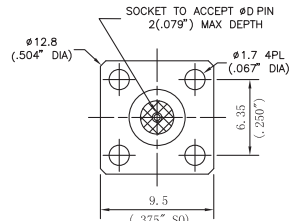

Outline drawing

Type	Jack diameter(ØD)
WDSFS23F06	0.23mm/0.009"
WDSFS30F06	0.30mm/0.012"
WDSFS38F06	0.38mm/0.015"
WDSFS45F06	0.46mm/0.018"
WDSFS51F06	0.51mm/0.020"

Type	Jack diameter(ØD)
WDSFS23F07	0.23mm/0.009"
WDSFS30F07	0.30mm/0.012"
WDSFS38F07	0.38mm/0.015"
WDSFS45F07	0.46mm/0.018"
WDSFS51F07	0.51mm/0.020"

Type	Jack diameter(ØD)
WDSMS23F01	0.23mm/0.009"
WDSMS30F01	0.30mm/0.012"
WDSMS38F01	0.38mm/0.015"
WDSMS45F01	0.46mm/0.018"
WDSMS51F01	0.51mm/0.020"
WDSMS91F01	0.91mm/0.036"

Type	Jack diameter(ØD)
WDSMS23F02	0.23mm/0.009"
WDSMS30F02	0.30mm/0.012"
WDSMS38F02	0.38mm/0.015"
WDSMS45F02	0.46mm/0.018"
WDSMS51F02	0.51mm/0.020"

Type	Jack diameter(ØD)
WDSMS23F03	0.23mm/0.009"
WDSMS30F03	0.30mm/0.012"
WDSMS38F03	0.38mm/0.015"
WDSMS45F03	0.46mm/0.018"
WDSMS51F03	0.51mm/0.020"

Type	Jack diameter(ØD)
WDSMS23F04	0.23mm/0.009"
WDSMS30F04	0.30mm/0.012"
WDSMS38F04	0.38mm/0.015"
WDSMS45F04	0.46mm/0.018"
WDSMS51F04	0.51mm/0.020"

Type	Jack diameter(ØD)
WDSMS23F05	0.23mm/0.009"
WDSMS30F05	0.30mm/0.012"
WDSMS38F05	0.38mm/0.015"
WDSMS45F05	0.46mm/0.018"
WDSMS51F05	0.51mm/0.020"