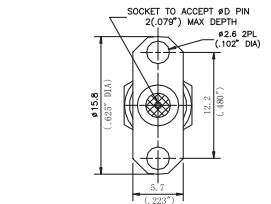

Outline drawing

Type	Jack diameter(ØD)
WDSFS23F06	0.23mm/0.009"
WDSFS30F06	0.30mm/0.012"
WDSFS38F06	0.38mm/0.015"
WDSFS45F06	0.46mm/0.018"
WDSFS51F06	0.51mm/0.020"

Type	Jack diameter(ØD)
WDSFS23F07	0.23mm/0.009"
WDSFS30F07	0.30mm/0.012"
WDSFS38F07	0.38mm/0.015"
WDSFS45F07	0.46mm/0.018"
WDSFS51F07	0.51mm/0.020"

Type	Jack diameter(ØD)
WDSMS23F01	0.23mm/0.009"
WDSMS30F01	0.30mm/0.012"
WDSMS38F01	0.38mm/0.015"
WDSMS45F01	0.46mm/0.018"
WDSMS51F01	0.51mm/0.020"
WDSMS91F01	0.91mm/0.036"

Type	Jack diameter(ØD)
WDSMS23F02	0.23mm/0.009"
WDSMS30F02	0.30mm/0.012"
WDSMS38F02	0.38mm/0.015"
WDSMS45F02	0.46mm/0.018"
WDSMS51F02	0.51mm/0.020"

Type	Jack diameter(ØD)
WDSMS23F03	0.23mm/0.009"
WDSMS30F03	0.30mm/0.012"
WDSMS38F03	0.38mm/0.015"
WDSMS45F03	0.46mm/0.018"
WDSMS51F03	0.51mm/0.020"

Type	Jack diameter(ØD)
WDSMS23F04	0.23mm/0.009"
WDSMS30F04	0.30mm/0.012"
WDSMS38F04	0.38mm/0.015"
WDSMS45F04	0.46mm/0.018"
WDSMS51F04	0.51mm/0.020"

Type	Jack diameter(ØD)
WDSMS23F05	0.23mm/0.009"
WDSMS30F05	0.30mm/0.012"
WDSMS38F05	0.38mm/0.015"
WDSMS45F05	0.46mm/0.018"
WDSMS51F05	0.51mm/0.020"