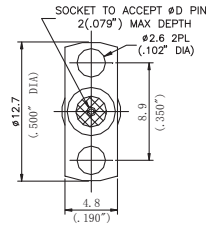

Outline drawing

Type	Jack diameter(ØD)
WDSFS23F06	0.23mm/0.009"
WDSFS30F06	0.30mm/0.012"
WDSFS38F06	0.38mm/0.015"
WDSFS45F06	0.46mm/0.018"
WDSFS51F06	0.51mm/0.020"

Type	Jack diameter(ØD)
WDSFS23F07	0.23mm/0.009"
WDSFS30F07	0.30mm/0.012"
WDSFS38F07	0.38mm/0.015"
WDSFS45F07	0.46mm/0.018"
WDSFS51F07	0.51mm/0.020"

Type	Jack diameter(ØD)
WDSMS23F01	0.23mm/0.009"
WDSMS30F01	0.30mm/0.012"
WDSMS38F01	0.38mm/0.015"
WDSMS45F01	0.46mm/0.018"
WDSMS51F01	0.51mm/0.020"
WDSMS91F01	0.91mm/0.036"

Type	Jack diameter(ØD)
WDSMS23F02	0.23mm/0.009"
WDSMS30F02	0.30mm/0.012"
WDSMS38F02	0.38mm/0.015"
WDSMS45F02	0.46mm/0.018"
WDSMS51F02	0.51mm/0.020"

Type	Jack diameter(ØD)
WDSMS23F03	0.23mm/0.009"
WDSMS30F03	0.30mm/0.012"
WDSMS38F03	0.38mm/0.015"
WDSMS45F03	0.46mm/0.018"
WDSMS51F03	0.51mm/0.020"

Type	Jack diameter(ØD)
WDSMS23F04	0.23mm/0.009"
WDSMS30F04	0.30mm/0.012"
WDSMS38F04	0.38mm/0.015"
WDSMS45F04	0.46mm/0.018"
WDSMS51F04	0.51mm/0.020"

Type	Jack diameter(ØD)
WDSMS23F05	0.23mm/0.009"
WDSMS30F05	0.30mm/0.012"
WDSMS38F05	0.38mm/0.015"
WDSMS45F05	0.46mm/0.018"
WDSMS51F05	0.51mm/0.020"