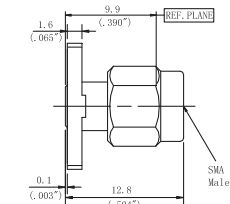

Outline drawing

Type	Jack diameter(ØD)
WDSFS23F06	0.23mm/0.009"
WDSFS30F06	0.30mm/0.012"
WDSFS38F06	0.38mm/0.015"
WDSFS45F06	0.46mm/0.018"
WDSFS51F06	0.51mm/0.020"

Type	Jack diameter(ØD)
WDSFS23F07	0.23mm/0.009"
WDSFS30F07	0.30mm/0.012"
WDSFS38F07	0.38mm/0.015"
WDSFS45F07	0.46mm/0.018"
WDSFS51F07	0.51mm/0.020"

Type	Jack diameter(ØD)
WDSMS23F01	0.23mm/0.009"
WDSMS30F01	0.30mm/0.012"
WDSMS38F01	0.38mm/0.015"
WDSMS45F01	0.46mm/0.018"
WDSMS51F01	0.51mm/0.020"
WDSMS91F01	0.91mm/0.036"

Type	Jack diameter(ØD)
WDSMS23F02	0.23mm/0.009"
WDSMS30F02	0.30mm/0.012"
WDSMS38F02	0.38mm/0.015"
WDSMS45F02	0.46mm/0.018"
WDSMS51F02	0.51mm/0.020"

Type	Jack diameter(ØD)
WDSMS23F03	0.23mm/0.009"
WDSMS30F03	0.30mm/0.012"
WDSMS38F03	0.38mm/0.015"
WDSMS45F03	0.46mm/0.018"
WDSMS51F03	0.51mm/0.020"

Type	Jack diameter(ØD)
WDSMS23F04	0.23mm/0.009"
WDSMS30F04	0.30mm/0.012"
WDSMS38F04	0.38mm/0.015"
WDSMS45F04	0.46mm/0.018"
WDSMS51F04	0.51mm/0.020"

Type	Jack diameter(ØD)
WDSMS23F05	0.23mm/0.009"
WDSMS30F05	0.30mm/0.012"
WDSMS38F05	0.38mm/0.015"
WDSMS45F05	0.46mm/0.018"
WDSMS51F05	0.51mm/0.020"