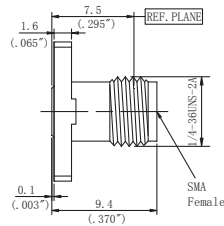

Outline drawing

Type	Jack diameter(ØD)
WDSFS23F06	0.23mm/0.009"
WDSFS30F06	0.30mm/0.012"
WDSFS38F06	0.38mm/0.015"
WDSFS45F06	0.46mm/0.018"
WDSFS51F06	0.51mm/0.020"

Type	Jack diameter(ØD)
WDSFS23F07	0.23mm/0.009"
WDSFS30F07	0.30mm/0.012"
WDSFS38F07	0.38mm/0.015"
WDSFS45F07	0.46mm/0.018"
WDSFS51F07	0.51mm/0.020"

Type	Jack diameter(ØD)
WDSMS23F01	0.23mm/0.009"
WDSMS30F01	0.30mm/0.012"
WDSMS38F01	0.38mm/0.015"
WDSMS45F01	0.46mm/0.018"
WDSMS51F01	0.51mm/0.020"
WDSMS91F01	0.91mm/0.036"

Type	Jack diameter(ØD)
WDSMS23F02	0.23mm/0.009"
WDSMS30F02	0.30mm/0.012"
WDSMS38F02	0.38mm/0.015"
WDSMS45F02	0.46mm/0.018"
WDSMS51F02	0.51mm/0.020"

Type	Jack diameter(ØD)
WDSMS23F03	0.23mm/0.009"
WDSMS30F03	0.30mm/0.012"
WDSMS38F03	0.38mm/0.015"
WDSMS45F03	0.46mm/0.018"
WDSMS51F03	0.51mm/0.020"

Type	Jack diameter(ØD)
WDSMS23F04	0.23mm/0.009"
WDSMS30F04	0.30mm/0.012"
WDSMS38F04	0.38mm/0.015"
WDSMS45F04	0.46mm/0.018"
WDSMS51F04	0.51mm/0.020"

Type	Jack diameter(ØD)
WDSMS23F05	0.23mm/0.009"
WDSMS30F05	0.30mm/0.012"
WDSMS38F05	0.38mm/0.015"
WDSMS45F05	0.46mm/0.018"
WDSMS51F05	0.51mm/0.020"