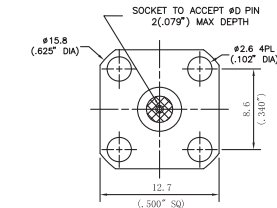

Outline drawing

Type	Jack diameter(ØD)
WDSFS23F06	0.23mm/0.009"
WDSFS30F06	0.30mm/0.012"
WDSFS38F06	0.38mm/0.015"
WDSFS45F06	0.46mm/0.018"
WDSFS51F06	0.51mm/0.020"

Type	Jack diameter(ØD)
WDSFS23F07	0.23mm/0.009"
WDSFS30F07	0.30mm/0.012"
WDSFS38F07	0.38mm/0.015"
WDSFS45F07	0.46mm/0.018"
WDSFS51F07	0.51mm/0.020"

Type	Jack diameter(ØD)
WDSMS23F01	0.23mm/0.009"
WDSMS30F01	0.30mm/0.012"
WDSMS38F01	0.38mm/0.015"
WDSMS45F01	0.46mm/0.018"
WDSMS51F01	0.51mm/0.020"
WDSMS91F01	0.91mm/0.036"

Type	Jack diameter(ØD)
WDSMS23F02	0.23mm/0.009"
WDSMS30F02	0.30mm/0.012"
WDSMS38F02	0.38mm/0.015"
WDSMS45F02	0.46mm/0.018"
WDSMS51F02	0.51mm/0.020"

Type	Jack diameter(ØD)
WDSMS23F03	0.23mm/0.009"
WDSMS30F03	0.30mm/0.012"
WDSMS38F03	0.38mm/0.015"
WDSMS45F03	0.46mm/0.018"
WDSMS51F03	0.51mm/0.020"

Type	Jack diameter(ØD)
WDSMS23F04	0.23mm/0.009"
WDSMS30F04	0.30mm/0.012"
WDSMS38F04	0.38mm/0.015"
WDSMS45F04	0.46mm/0.018"
WDSMS51F04	0.51mm/0.020"

Type	Jack diameter(ØD)
WDSMS23F05	0.23mm/0.009"
WDSMS30F05	0.30mm/0.012"
WDSMS38F05	0.38mm/0.015"
WDSMS45F05	0.46mm/0.018"
WDSMS51F05	0.51mm/0.020"