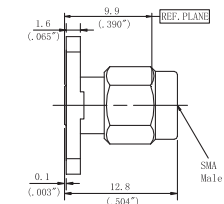

Outline drawing

Type	Jack diameter(ØD)
WDSFS23F06	0.23mm/0.009"
WDSFS30F06	0.30mm/0.012"
WDSFS38F06	0.38mm/0.015"
WDSFS45F06	0.46mm/0.018"
WDSFS51F06	0.51mm/0.020"

Type	Jack diameter(ØD)
WDSFS23F07	0.23mm/0.009"
WDSFS30F07	0.30mm/0.012"
WDSFS38F07	0.38mm/0.015"
WDSFS45F07	0.46mm/0.018"
WDSFS51F07	0.51mm/0.020"

Type	Jack diameter(ØD)
WDSMS23F01	0.23mm/0.009"
WDSMS30F01	0.30mm/0.012"
WDSMS38F01	0.38mm/0.015"
WDSMS45F01	0.46mm/0.018"
WDSMS51F01	0.51mm/0.020"
WDSMS91F01	0.91mm/0.036"

Type	Jack diameter(ØD)
WDSMS23F02	0.23mm/0.009"
WDSMS30F02	0.30mm/0.012"
WDSMS38F02	0.38mm/0.015"
WDSMS45F02	0.46mm/0.018"
WDSMS51F02	0.51mm/0.020"

Type	Jack diameter(ØD)
WDSMS23F03	0.23mm/0.009"
WDSMS30F03	0.30mm/0.012"
WDSMS38F03	0.38mm/0.015"
WDSMS45F03	0.46mm/0.018"
WDSMS51F03	0.51mm/0.020"

Type	Jack diameter(ØD)
WDSMS23F04	0.23mm/0.009"
WDSMS30F04	0.30mm/0.012"
WDSMS38F04	0.38mm/0.015"
WDSMS45F04	0.46mm/0.018"
WDSMS51F04	0.51mm/0.020"

Type	Jack diameter(ØD)
WDSMS23F05	0.23mm/0.009"
WDSMS30F05	0.30mm/0.012"
WDSMS38F05	0.38mm/0.015"
WDSMS45F05	0.46mm/0.018"
WDSMS51F05	0.51mm/0.020"