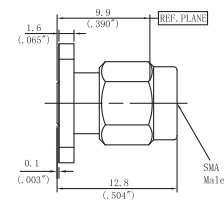

Outline drawing

Type	Jack diameter(ØD)
WDSFS23F06	0.23mm/0.009"
WDSFS30F06	0.30mm/0.012"
WDSFS38F06	0.38mm/0.015"
WDSFS45F06	0.46mm/0.018"
WDSFS51F06	0.51mm/0.020"

Type	Jack diameter(ØD)
WDSFS23F07	0.23mm/0.009"
WDSFS30F07	0.30mm/0.012"
WDSFS38F07	0.38mm/0.015"
WDSFS45F07	0.46mm/0.018"
WDSFS51F07	0.51mm/0.020"

Type	Jack diameter(ØD)
WDSMS23F01	0.23mm/0.009"
WDSMS30F01	0.30mm/0.012"
WDSMS38F01	0.38mm/0.015"
WDSMS45F01	0.46mm/0.018"
WDSMS51F01	0.51mm/0.020"
WDSMS91F01	0.91mm/0.036"

Type	Jack diameter(ØD)
WDSMS23F02	0.23mm/0.009"
WDSMS30F02	0.30mm/0.012"
WDSMS38F02	0.38mm/0.015"
WDSMS45F02	0.46mm/0.018"
WDSMS51F02	0.51mm/0.020"

Type	Jack diameter(ØD)
WDSMS23F03	0.23mm/0.009"
WDSMS30F03	0.30mm/0.012"
WDSMS38F03	0.38mm/0.015"
WDSMS45F03	0.46mm/0.018"
WDSMS51F03	0.51mm/0.020"

Type	Jack diameter(ØD)
WDSMS23F04	0.23mm/0.009"
WDSMS30F04	0.30mm/0.012"
WDSMS38F04	0.38mm/0.015"
WDSMS45F04	0.46mm/0.018"
WDSMS51F04	0.51mm/0.020"

Type	Jack diameter(ØD)
WDSMS23F05	0.23mm/0.009"
WDSMS30F05	0.30mm/0.012"
WDSMS38F05	0.38mm/0.015"
WDSMS45F05	0.46mm/0.018"
WDSMS51F05	0.51mm/0.020"