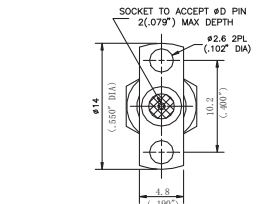

Outline drawing

Type	Jack diameter(ØD)
WDSFS23F06	0.23mm/0.009"
WDSFS30F06	0.30mm/0.012"
WDSFS38F06	0.38mm/0.015"
WDSFS45F06	0.46mm/0.018"
WDSFS51F06	0.51mm/0.020"

Type	Jack diameter(ØD)
WDSFS23F07	0.23mm/0.009"
WDSFS30F07	0.30mm/0.012"
WDSFS38F07	0.38mm/0.015"
WDSFS45F07	0.46mm/0.018"
WDSFS51F07	0.51mm/0.020"

Type	Jack diameter(ØD)
WDSMS23F01	0.23mm/0.009"
WDSMS30F01	0.30mm/0.012"
WDSMS38F01	0.38mm/0.015"
WDSMS45F01	0.46mm/0.018"
WDSMS51F01	0.51mm/0.020"
WDSMS91F01	0.91mm/0.036"

Type	Jack diameter(ØD)
WDSMS23F02	0.23mm/0.009"
WDSMS30F02	0.30mm/0.012"
WDSMS38F02	0.38mm/0.015"
WDSMS45F02	0.46mm/0.018"
WDSMS51F02	0.51mm/0.020"

Type	Jack diameter(ØD)
WDSMS23F03	0.23mm/0.009"
WDSMS30F03	0.30mm/0.012"
WDSMS38F03	0.38mm/0.015"
WDSMS45F03	0.46mm/0.018"
WDSMS51F03	0.51mm/0.020"

Type	Jack diameter(ØD)
WDSMS23F04	0.23mm/0.009"
WDSMS30F04	0.30mm/0.012"
WDSMS38F04	0.38mm/0.015"
WDSMS45F04	0.46mm/0.018"
WDSMS51F04	0.51mm/0.020"

Type	Jack diameter(ØD)
WDSMS23F05	0.23mm/0.009"
WDSMS30F05	0.30mm/0.012"
WDSMS38F05	0.38mm/0.015"
WDSMS45F05	0.46mm/0.018"
WDSMS51F05	0.51mm/0.020"