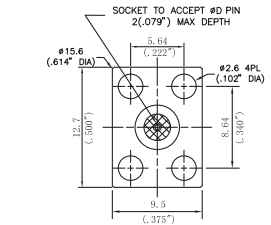

Outline drawing

Type	Jack diameter(ØD)
WDSFS23F06	0.23mm/0.009"
WDSFS30F06	0.30mm/0.012"
WDSFS38F06	0.38mm/0.015"
WDSFS45F06	0.46mm/0.018"
WDSFS51F06	0.51mm/0.020"

Type	Jack diameter(ØD)
WDSFS23F07	0.23mm/0.009"
WDSFS30F07	0.30mm/0.012"
WDSFS38F07	0.38mm/0.015"
WDSFS45F07	0.46mm/0.018"
WDSFS51F07	0.51mm/0.020"

Type	Jack diameter(ØD)
WDSMS23F01	0.23mm/0.009"
WDSMS30F01	0.30mm/0.012"
WDSMS38F01	0.38mm/0.015"
WDSMS45F01	0.46mm/0.018"
WDSMS51F01	0.51mm/0.020"
WDSMS91F01	0.91mm/0.036"

Type	Jack diameter(ØD)
WDSMS23F02	0.23mm/0.009"
WDSMS30F02	0.30mm/0.012"
WDSMS38F02	0.38mm/0.015"
WDSMS45F02	0.46mm/0.018"
WDSMS51F02	0.51mm/0.020"

Type	Jack diameter(ØD)
WDSMS23F03	0.23mm/0.009"
WDSMS30F03	0.30mm/0.012"
WDSMS38F03	0.38mm/0.015"
WDSMS45F03	0.46mm/0.018"
WDSMS51F03	0.51mm/0.020"

Type	Jack diameter(ØD)
WDSMS23F04	0.23mm/0.009"
WDSMS30F04	0.30mm/0.012"
WDSMS38F04	0.38mm/0.015"
WDSMS45F04	0.46mm/0.018"
WDSMS51F04	0.51mm/0.020"

Type	Jack diameter(ØD)
WDSMS23F05	0.23mm/0.009"
WDSMS30F05	0.30mm/0.012"
WDSMS38F05	0.38mm/0.015"
WDSMS45F05	0.46mm/0.018"
WDSMS51F05	0.51mm/0.020"