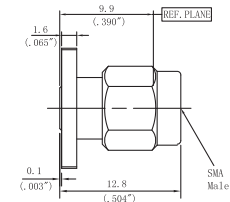

Outline drawing

Type	Jack diameter(ØD)
WDSFS23F06	0.23mm/0.009"
WDSFS30F06	0.30mm/0.012"
WDSFS38F06	0.38mm/0.015"
WDSFS45F06	0.46mm/0.018"
WDSFS51F06	0.51mm/0.020"

Type	Jack diameter(ØD)
WDSFS23F07	0.23mm/0.009"
WDSFS30F07	0.30mm/0.012"
WDSFS38F07	0.38mm/0.015"
WDSFS45F07	0.46mm/0.018"
WDSFS51F07	0.51mm/0.020"

Type	Jack diameter(ØD)
WDSMS23F01	0.23mm/0.009"
WDSMS30F01	0.30mm/0.012"
WDSMS38F01	0.38mm/0.015"
WDSMS45F01	0.46mm/0.018"
WDSMS51F01	0.51mm/0.020"
WDSMS91F01	0.91mm/0.036"

Type	Jack diameter(ØD)
WDSMS23F02	0.23mm/0.009"
WDSMS30F02	0.30mm/0.012"
WDSMS38F02	0.38mm/0.015"
WDSMS45F02	0.46mm/0.018"
WDSMS51F02	0.51mm/0.020"

Type	Jack diameter(ØD)
WDSMS23F03	0.23mm/0.009"
WDSMS30F03	0.30mm/0.012"
WDSMS38F03	0.38mm/0.015"
WDSMS45F03	0.46mm/0.018"
WDSMS51F03	0.51mm/0.020"

Type	Jack diameter(ØD)
WDSMS23F04	0.23mm/0.009"
WDSMS30F04	0.30mm/0.012"
WDSMS38F04	0.38mm/0.015"
WDSMS45F04	0.46mm/0.018"
WDSMS51F04	0.51mm/0.020"

Type	Jack diameter(ØD)
WDSMS23F05	0.23mm/0.009"
WDSMS30F05	0.30mm/0.012"
WDSMS38F05	0.38mm/0.015"
WDSMS45F05	0.46mm/0.018"
WDSMS51F05	0.51mm/0.020"