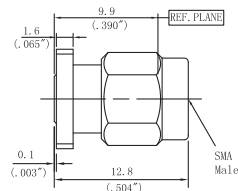

Outline drawing

Type	Jack diameter(ØD)
WDSFS23F06	0.23mm/0.009"
WDSFS30F06	0.30mm/0.012"
WDSFS38F06	0.38mm/0.015"
WDSFS45F06	0.46mm/0.018"
WDSFS51F06	0.51mm/0.020"

Type	Jack diameter(ØD)
WDSFS23F07	0.23mm/0.009"
WDSFS30F07	0.30mm/0.012"
WDSFS38F07	0.38mm/0.015"
WDSFS45F07	0.46mm/0.018"
WDSFS51F07	0.51mm/0.020"

Type	Jack diameter(ØD)
WDSMS23F01	0.23mm/0.009"
WDSMS30F01	0.30mm/0.012"
WDSMS38F01	0.38mm/0.015"
WDSMS45F01	0.46mm/0.018"
WDSMS51F01	0.51mm/0.020"
WDSMS91F01	0.91mm/0.036"

Type	Jack diameter(ØD)
WDSMS23F02	0.23mm/0.009"
WDSMS30F02	0.30mm/0.012"
WDSMS38F02	0.38mm/0.015"
WDSMS45F02	0.46mm/0.018"
WDSMS51F02	0.51mm/0.020"

Type	Jack diameter(ØD)
WDSMS23F03	0.23mm/0.009"
WDSMS30F03	0.30mm/0.012"
WDSMS38F03	0.38mm/0.015"
WDSMS45F03	0.46mm/0.018"
WDSMS51F03	0.51mm/0.020"

Type	Jack diameter(ØD)
WDSMS23F04	0.23mm/0.009"
WDSMS30F04	0.30mm/0.012"
WDSMS38F04	0.38mm/0.015"
WDSMS45F04	0.46mm/0.018"
WDSMS51F04	0.51mm/0.020"

Type	Jack diameter(ØD)
WDSMS23F05	0.23mm/0.009"
WDSMS30F05	0.30mm/0.012"
WDSMS38F05	0.38mm/0.015"
WDSMS45F05	0.46mm/0.018"
WDSMS51F05	0.51mm/0.020"