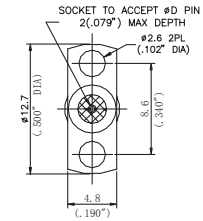

Outline drawing

Type	Jack diameter(ØD)
WDSFS23F06	0.23mm/0.009"
WDSFS30F06	0.30mm/0.012"
WDSFS38F06	0.38mm/0.015"
WDSFS45F06	0.46mm/0.018"
WDSFS51F06	0.51mm/0.020"

Type	Jack diameter(ØD)
WDSFS23F07	0.23mm/0.009"
WDSFS30F07	0.30mm/0.012"
WDSFS38F07	0.38mm/0.015"
WDSFS45F07	0.46mm/0.018"
WDSFS51F07	0.51mm/0.020"

Type	Jack diameter(ØD)
WDSMS23F01	0.23mm/0.009"
WDSMS30F01	0.30mm/0.012"
WDSMS38F01	0.38mm/0.015"
WDSMS45F01	0.46mm/0.018"
WDSMS51F01	0.51mm/0.020"
WDSMS91F01	0.91mm/0.036"

Type	Jack diameter(ØD)
WDSMS23F02	0.23mm/0.009"
WDSMS30F02	0.30mm/0.012"
WDSMS38F02	0.38mm/0.015"
WDSMS45F02	0.46mm/0.018"
WDSMS51F02	0.51mm/0.020"

Type	Jack diameter(ØD)
WDSMS23F03	0.23mm/0.009"
WDSMS30F03	0.30mm/0.012"
WDSMS38F03	0.38mm/0.015"
WDSMS45F03	0.46mm/0.018"
WDSMS51F03	0.51mm/0.020"

Type	Jack diameter(ØD)
WDSMS23F04	0.23mm/0.009"
WDSMS30F04	0.30mm/0.012"
WDSMS38F04	0.38mm/0.015"
WDSMS45F04	0.46mm/0.018"
WDSMS51F04	0.51mm/0.020"

Type	Jack diameter(ØD)
WDSMS23F05	0.23mm/0.009"
WDSMS30F05	0.30mm/0.012"
WDSMS38F05	0.38mm/0.015"
WDSMS45F05	0.46mm/0.018"
WDSMS51F05	0.51mm/0.020"